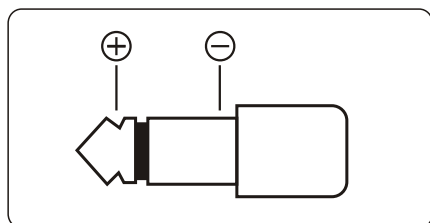

B210T BASS CABINET

Compact Passive Bass Speaker Cabinet
 Two 10" woofers and a custom-made horn tweeter deliver 250 Watts of pure tone.
 A finely calibrated crossover
 HF horn attenuator

PANEL DESCRIPTIONS

1. Input Jack: 2 x 6.35 mm input jack;
2. Input Jack: 2 x NL4 input jack;
 Note: These connections are all wired together in parallel.
3. HF horn Attenuator: Use this control to adjust with the HF horn.
 MIN: Turn off the HF horn.
 MAX: No HF horn attenuation.

6.35mm Jack connection sketch

NL4 Jack connection sketch

SPECIFICATION

Speaker-----	2x10" woofer plus 1 horn tweeter.
Total Impedance-----	4 ohm
Power Rating-----	250W
Connector-----	2 x 6.35mm and 2 x NL4 standard input jacks
Frequency Response-----	45Hz - 17kHz
SPL-----	98dB/1m/1W
HF Horn Attenuator	
Net weight-----	22.9Kg
Gross weight-----	25.3Kg
Size-----	586x465x486mm
Packing Size-----	665x550x565mm