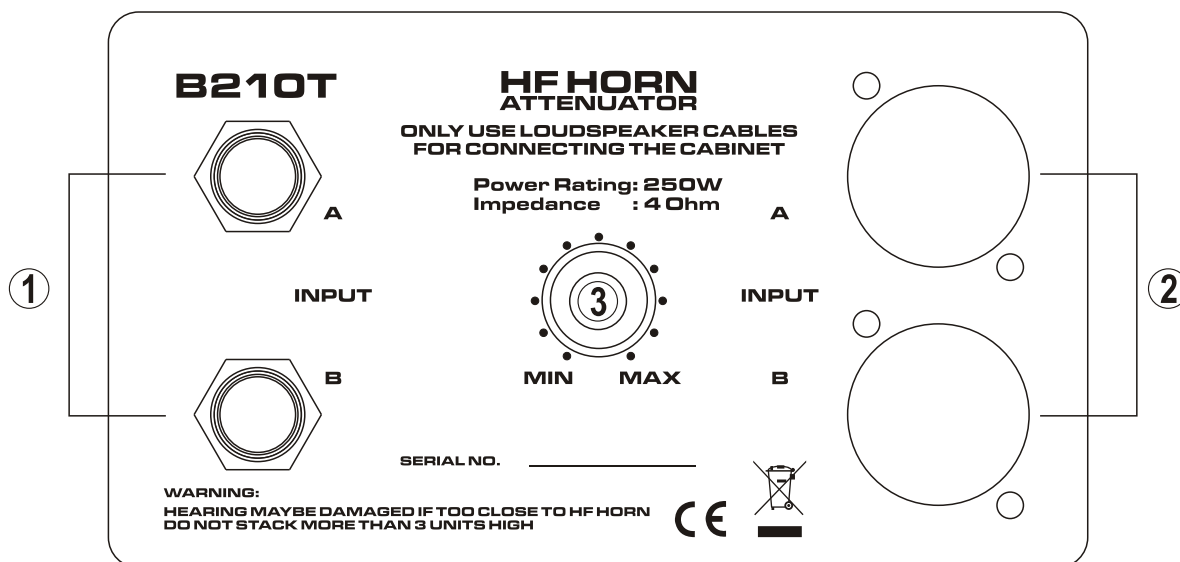

B210T BASS CABINET

Compact Passive Bass Speaker Cabinet
 Two 10" woofers and a custom-made horn tweeter deliver 250 Watts of pure tone.
 A finely calibrated crossover
 HF horn attenuator

PANEL DESCRIPTIONS

1. Input Jack: 2 x 6.35 mm input jack;
2. Input Jack: 2 x NL4 input jack;
 Note: These connections are all wired together in parallel.
3. HF horn Attenuator: Use this control to adjust with the HF horn.
 MIN: Turn off the HF horn.
 MAX: No HF horn attenuation.

6.35mm Jack connection sketch

NL4 Jack connection sketch

SPECIFICATION

Speaker-----	2x10" woofer plus 1 horn tweeter.
Total Impedance-----	4 ohm
Power Rating-----	250W
Connector-----	2 x 6.35mm and 2 x NL4 standard input jacks
Frequency Response-----	45Hz - 17kHz
SPL-----	98dB/1m/1W
HF Horn Attenuator	
Net weight-----	22.9Kg
Gross weight-----	25.3Kg
Size-----	586x465x486mm
Packing Size-----	665x550x565mm