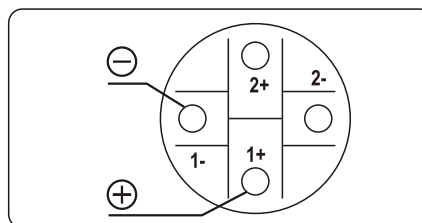

B210T BASS CABINET

Compact Passive Bass Speaker Cabinet
 Two 10" woofers and a custom-made horn tweeter deliver 250 Watts of pure tone.
 A finely calibrated crossover
 HF horn attenuator

PANEL DESCRIPTIONS

1. Input Jack: 2 x 6.35 mm input jack;
2. Input Jack: 2 x NL4 input jack;
 Note: These connections are all wired together in parallel.
3. HF horn Attenuator: Use this control to adjust with the HF horn.
 MIN: Turn off the HF horn.
 MAX: No HF horn attenuation.

6.35mm Jack connection sketch

NL4 Jack connection sketch

SPECIFICATION

Speaker-----	2x10" woofer plus 1 horn tweeter.
Total Impedance-----	4 ohm
Power Rating-----	250W
Connector-----	2 x 6.35mm and 2 x NL4 standard input jacks
Frequency Response-----	45Hz - 17kHz
SPL-----	98dB/1m/1W
HF Horn Attenuator	
Net weight-----	22.9Kg
Gross weight-----	25.3Kg
Size-----	586x465x486mm
Packing Size-----	665x550x565mm